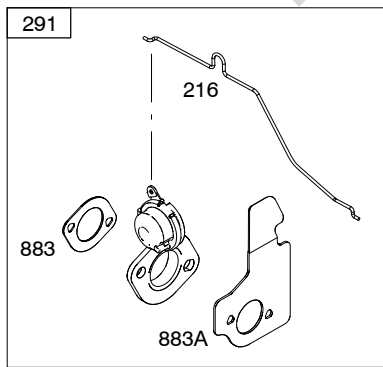

Illustrations cover a range of engines. Parts shown without text may not be used on your specific engine.